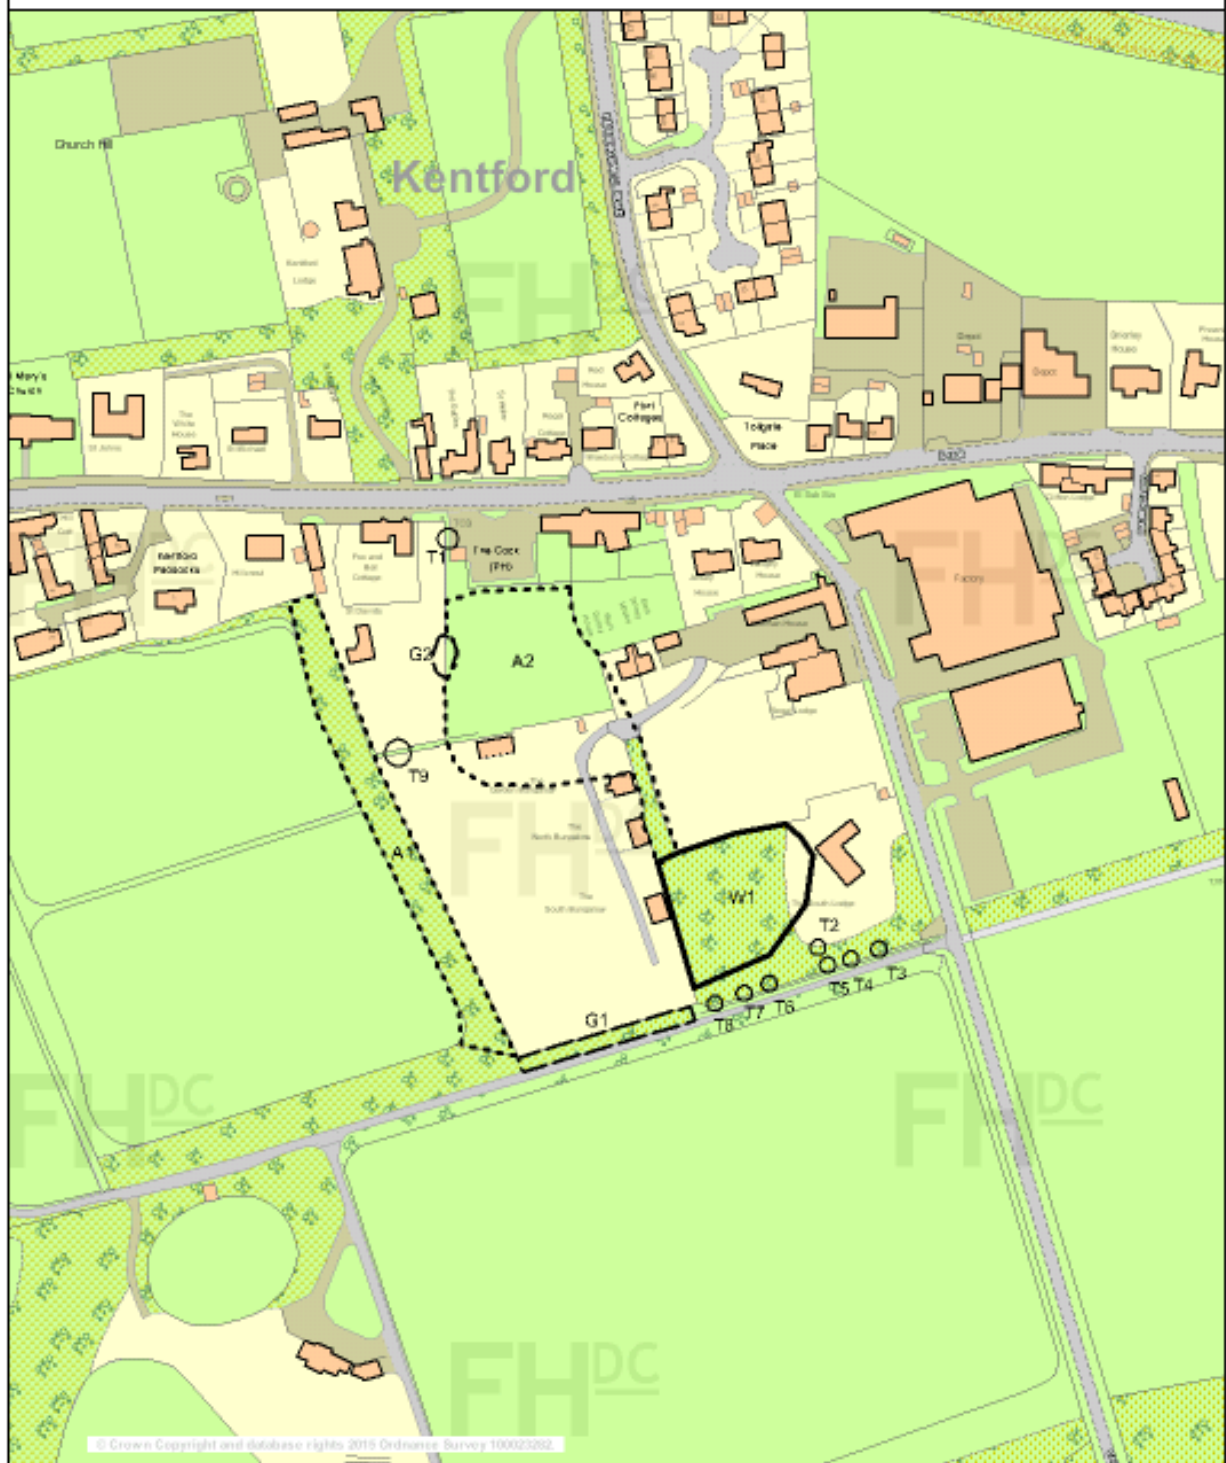

Working Paper 1 – TPO plan showing location

TPO 2. 2015 - land off Bury Road and Gazeley Road, Kentford

Forest Heath District Council
College Heath Road
Mildenhall
Suffolk
IP28 7EY
Tel: 01638 719000. www.forest-heath.gov.uk
© Crown Copyright and database rights
2015 Ordnance Survey 100023282.

Scale 1/1250	Date 6/3/2015
Centre = 570881 E 268676 N	